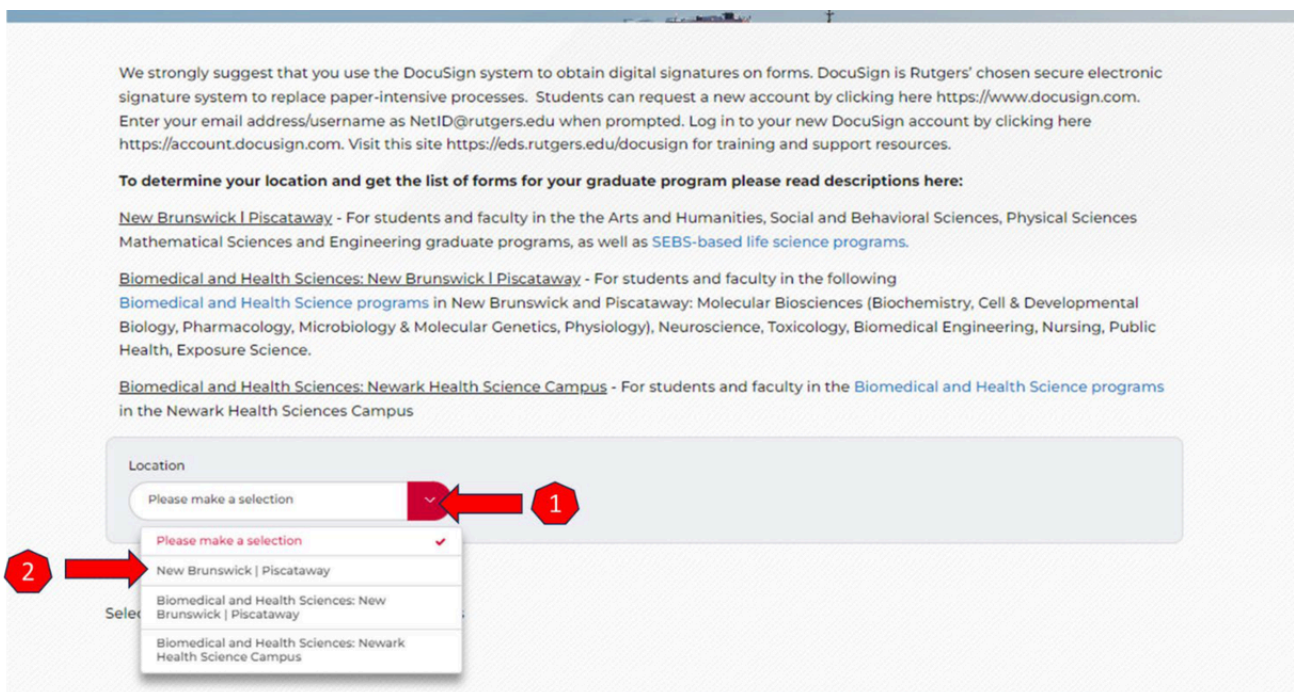

# Master's Non-Thesis Degree Application

## Instructions

1. Navigate to the [form URL](#)
2. To find the Masters Degree Application, enter the following in the filter:
  - a. Location: New Brunswick | Piscataway

3. • Scroll to “M” and download the “Master's Non-Thesis Degree Application” Form